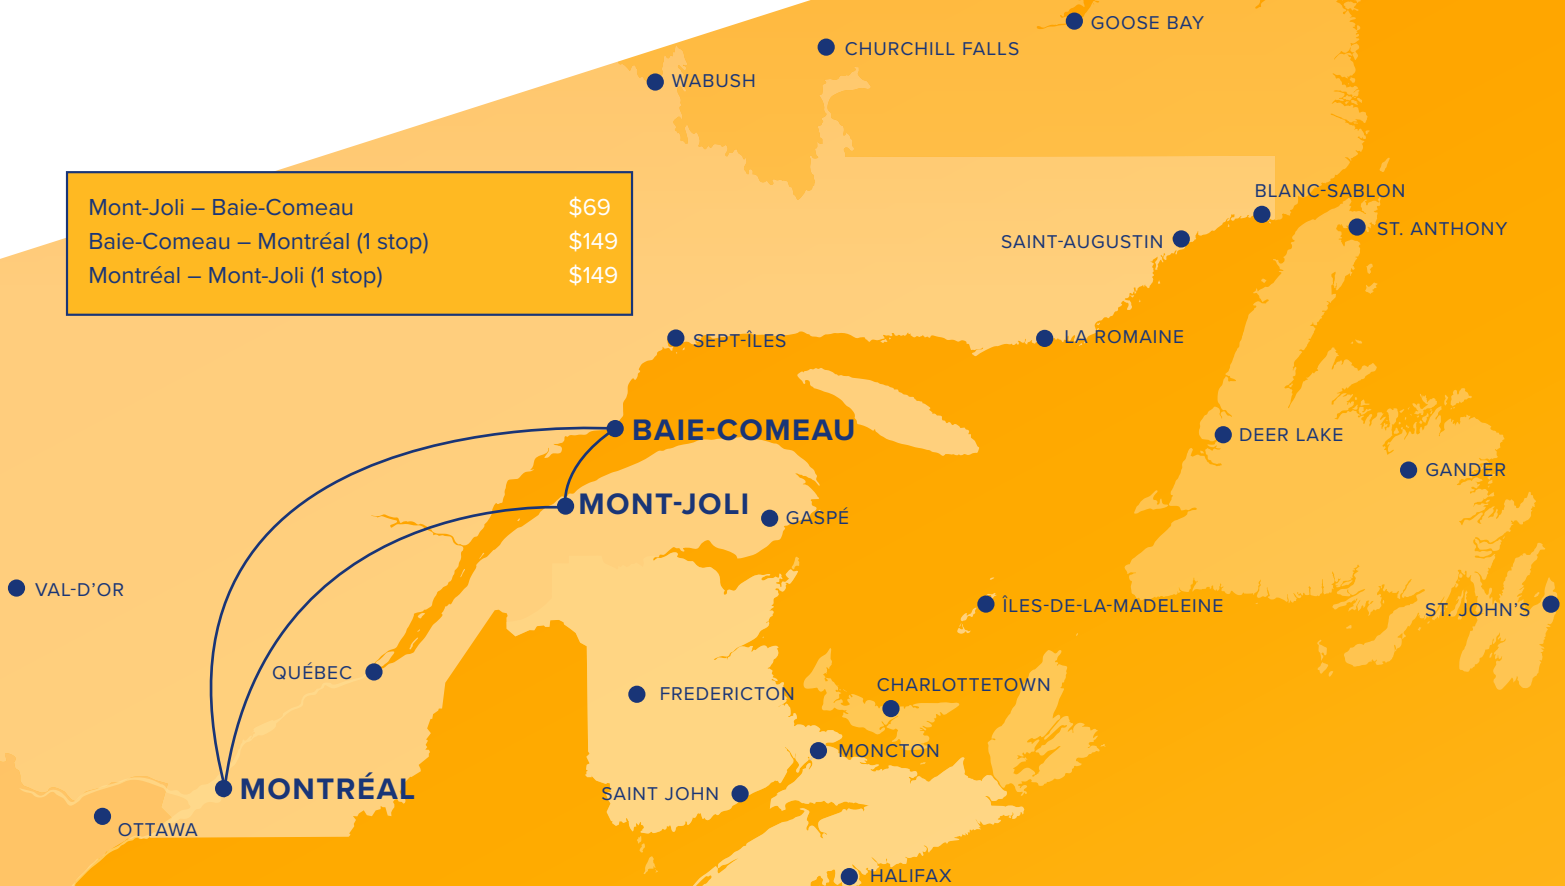

NEW service from Baie-Comeau

PAL Airlines is excited to announce its new service from Baie-Comeau. With flights starting at \$69, travel wherever you please.

CONDITIONS OF SALE:

- Book now, fly after July 28th.*
- Seats are subject to availability.
- Prices listed are one way, per passenger in Canadian dollars, and include air transportation taxes, fees and charges.
- A detailed list of your fare, including taxes, fees and changes, is available through the Flight Confirmation page.
- Additional information on baggage, fares, fees, and special services can be found on our Fly Right page of our website palairlines.ca.

Mont-Joli – Baie-Comeau	\$69
Baie-Comeau – Montréal (1 stop)	\$149
Montréal – Mont-Joli (1 stop)	\$149

*FLIGHTS FROM BAIE-COMEAU TO MONTRÉAL STARTING JUNE 28TH.
 *FLIGHTS FROM MONT-JOLI TO BAIE-COMEAU STARTING JUNE 28TH.